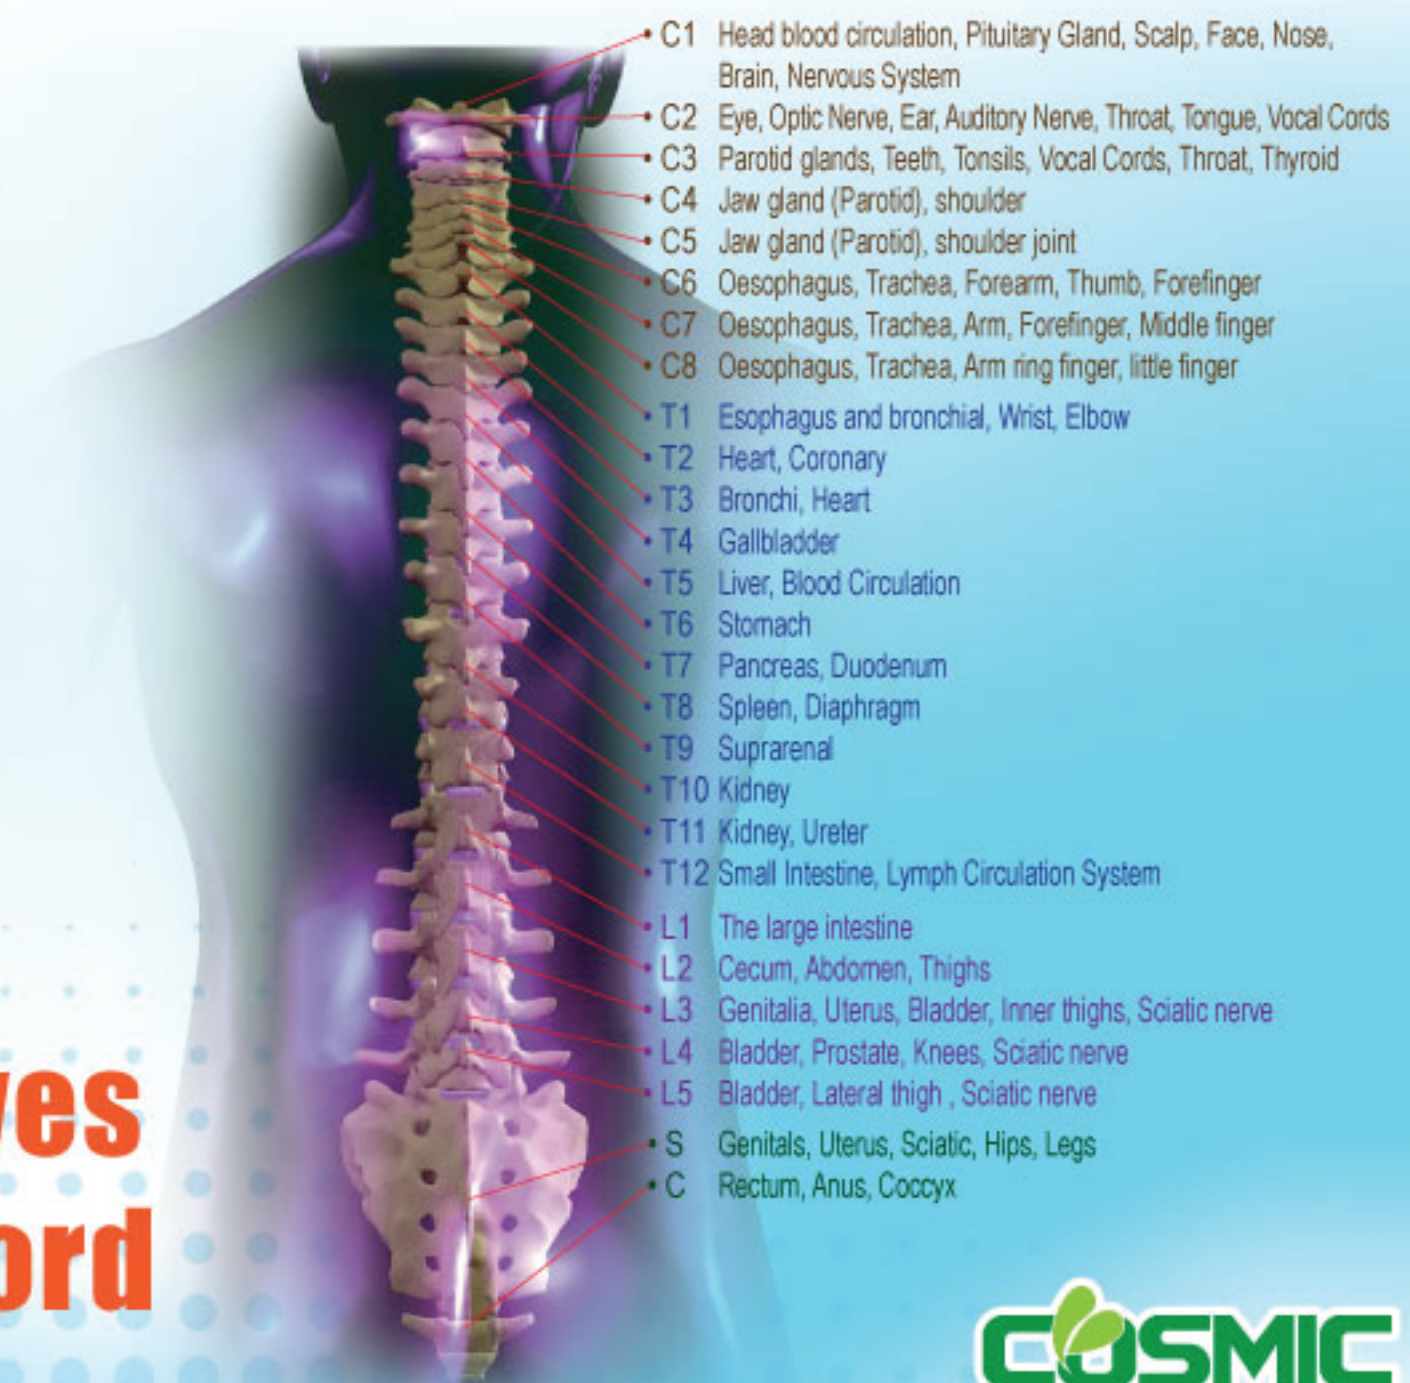

Organ nerves of spinal cord